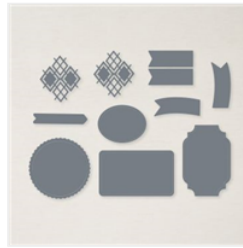

Price: \$50.25

[Ready To Ride 12" X 12" \(30.5 X 30.5 Cm\) Specialty Designer Series Paper - 160752](#)

Price: \$15.00

[All That Dies - 159078](#)

Price: \$28.00

[Adhesive-Backed Studs - 160767](#)

Price: \$9.50