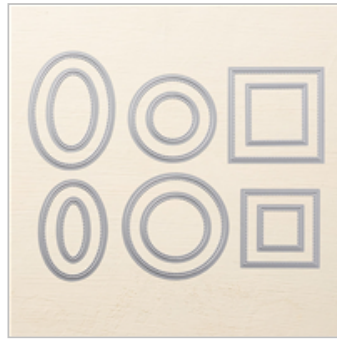

Stitched Shapes  
Framelits Dies

145372

\$30.00

Dapper Denim  
Classic Stampin' Pad

141394

\$6.50

Whisper White  
Uninked Craft  
Stampin' Pad & Refill

145406