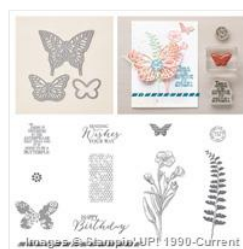

Supply List

Mary Bush

stampwithmarybush@yahoo.com
www.stampinthesand.stampinup.net

[Whisper White 12" X 12" \(30.5 X 30.5 Cm\) Cardstock - 124302](#)

Price: \$7.75

[Crumb Cake 12" X 12" Card Stock - 124274](#)

Price: \$5.95

[Bird Builder Punch - 117191](#)

Price: \$18.00

[Butterfly Basics Photopolymer Bundle - 138865](#)

Price: \$41.50

[1-1/4" Burlap Ribbon - 132140](#)

Price: \$8.00

[Flower Frenzy Bigz L Die - 133728](#)