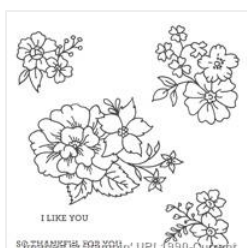

[I Like You Clear-Mount Stamp Set - 133958](#)
Price: $10.00