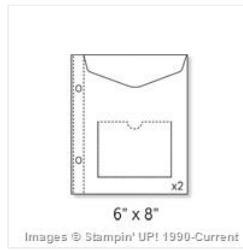

2014 Holiday Supplement

Place Order

Jan 6, 2015

[12 Days Of Christmas Clear-Mount Stamp Set - 135131](#)

Price: \$22.95

[12 Days Of Christmas Wood-Mount Stamp Set - 135128](#)

Price: \$32.95

[6" X 8" \(15.2 X 20.3 Cm\) Project Life Envelopes Pages - 135874](#)

Price: \$6.75

[Angled Tag Topper Punch - 133323](#)

Price: \$31.95

[Black Faux Leather 12" X 12" \(30.5 X 30.5 Cm\) Project Life Album - 135292](#)

Price: \$40.00

[Cherry 6" X 8" Project Life Album - 135834](#)