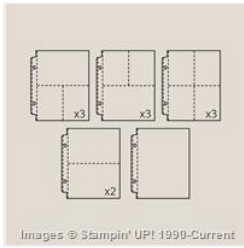

Place Order

Jan 6, 2015

[Variety Pack 6" X 8" \(15.2 X 20.3 Cm\) Project Life Photo Pocket Pages - 135297](#)

Price: \$8.00

[Watercolor Winter Simply Created Kit - 135869](#)

Price: \$30.95

[Watercolor Winter Too Photopolymer Stamp Set - 136819](#)