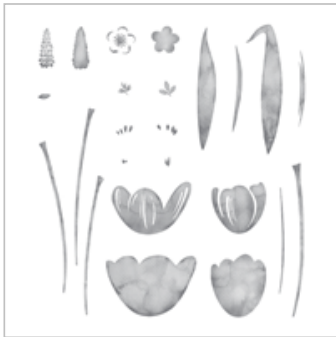

Supply List

Jody Brechbill

717 372 5508

jodybrechbill322@gmail.com

www.jodybrechbill.stampinup.net

Tranquil Tulips
Photopolymer Stamp

Set
143767
\$10.00

Powder Pink Classic
Stampin' Pad

144084
\$6.50

Lemon Lime Twist
Classic Stampin' Pad

144086
\$6.50

Soft Suede Classic
Stampin' Pad

126978
\$6.50

VersaMark Pad

102283
\$8.50

Soft Suede 8-1/2" X
11" Cardstock