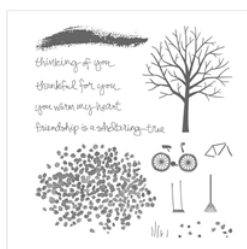

# Supply List

Place Order  
[inkedx2@gmail.com](mailto:inkedx2@gmail.com)

[Sheltering Tree  
Photopolymer  
Stamp Set -  
137163](#)

Price: \$25.00

[Whisper White 8-  
1/2" X 11"  
Cardstock -  
100730](#)