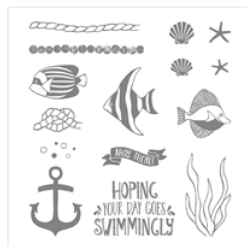

[Whisper White 8-1/2" X 11" Cardstock - 100730](#)

Price: \$9.75

[Blooms & Bliss Designer Series Paper - 141654](#)

Price: \$11.00

[Seaside Shore Clear-Mount Stamp Set - 141625](#)

Price: \$21.00

[Seaside Shore Wood-Mount Stamp Set - 141622](#)

Price: \$29.00

[Dapper Denim 8-1/2" X 11" Cardstock - 141414](#)

Price: \$8.00

[Calypso Coral 8-1/2" X 11" Cardstock - 122925](#)

Price: \$14.00

[Very Vanilla 8-1/2" X 11" Cardstock - 101650](#)

Price: \$13.00