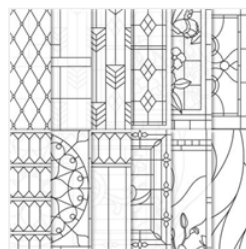

Price: \$8.25

[Highland Heather 8-1/2" X 11" Cardstock - 146986](#)

Price: \$14.00

[Whisper White 8-1/2" X 11" Cardstock - 100730](#)

Price: \$9.75

[Graceful Glass 6" X 6" \(15.2 X 15.2 Cm\) Designer Vellum - 146344](#)

Price: \$11.00

[Painted Glass Clear-Mount Stamp Set - 147461](#)

Price: \$18.00

[Painted Glass Wood-Mount Stamp Set - 147458](#)

Price: \$25.00

[Gorgeous Grape Classic Stampin' Pad - 147099](#)

Price: \$11.00