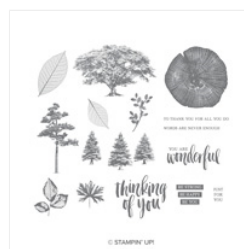

Supply List

Kim Vogel
989-506-1410

kim@kimsbasementbunch.com
www.kim_vogel.stampinup.net

[Call Me Clover 8-1/2" X 11" Cardstock - 146969](#)

Price: \$8.75

[Lemon Lime Twist 8-1/2" X 11" Cardstock - 144245](#)

Price: \$8.50

[Whisper White 8-1/2" X 11" Cardstock - 100730](#)

Price: \$9.75

[Rooted In Nature Clear-Mount Stamp Set - 146482](#)

Price: \$42.00

[Mossy Meadow 8-1/2" X 11" Cardstock - 133676](#)

Price: \$8.75