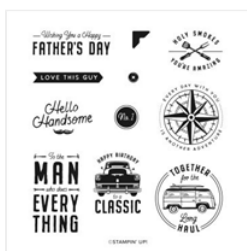

Supply List

Diane Evans
250 574-9519

stampinwithdiane@telus.net
<https://www.stampinup.ca?demoid=2051880>

He's All That Cling
Stamp Set
(English) - 159071

Price: \$30.00

Copper Clay
Classic Stampin'
Pad - 161647

Price: \$12.25

Copper Clay
Stampin' Blends
Combo Pack -
161662

Price: \$13.75

Copper Clay 8-1/2"
X 11" Cardstock -
161721

Price: \$13.75

Night Of Navy 8-
1/2" X 11"
Cardstock -
100867

Price: \$13.75

Very Vanilla 8-1/2"
X 11" Cardstock -
101650