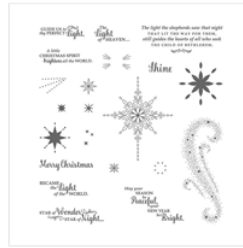

Supply List

Bev Adams
bevadams@verizon.net
bevadams.com

[Rooted In Nature
Wood-Mount
Stamp Set -
146479](#)

Price: \$55.00

[Rooted In Nature
Clear-Mount
Stamp Set -
146482](#)

Price: \$42.00

[Star Of Light
Photopolymer
Stamp Set -
142110](#)