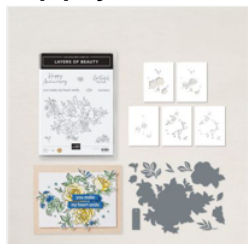

Spotlighting Technique Dutch Door fold card

Supply List

Susie Wood

(641) 660-2537

ds52wood@gmail.com

www.susiewood.stampinup.net

[Layers of Beauty
Bundle \(English\) -
163519](#)

Price: \$56.50

[Stampin' Cut &
Emboss Machine -
149653](#)

Price: \$140.00

[Highland Heather
8-1/2" X 11"
Cardstock -
146986](#)

Price: \$14.00

[Basic Black 8-1/2"
X 11" Cardstock -
121045](#)

Price: \$14.00

[Basic White 8-1/2"
X 11" Cardstock -
159276](#)

Price: \$13.00

[Perennial
Lavender 12" X
12" \(30.5 X 30.5
Cm\) Designer
Series Paper -
162593](#)

Price: \$12.50

[Purple Fine
Shimmer Gems -
162611](#)

Price: \$8.00

[Paper Snips
Scissors - 103579](#)

Price: \$12.00