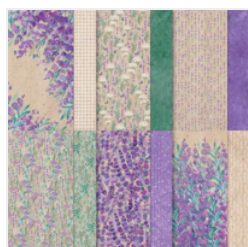

[Stampin' Cut &
Emboss Machine -
149653](#)

Price: \$140.00

[Highland Heather
8-1/2" X 11"
Cardstock -
146986](#)

Price: \$14.00

[Basic Black 8-1/2"
X 11" Cardstock -
121045](#)

Price: \$14.00

[Basic White 8-1/2"
X 11" Cardstock -
159276](#)

Price: \$13.00

[Perennial
Lavender 12" X
12" \(30.5 X 30.5
Cm\) Designer
Series Paper -
162593](#)

Price: \$12.50

[Purple Fine
Shimmer Gems -
162611](#)

Price: \$8.00

[Paper Snips
Scissors - 103579](#)

Price: \$12.00