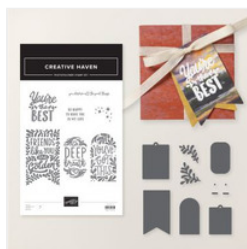

Supply List

Patti Dolan

patti@pspapercrafts.com

www.pspapercrafts.com

[Creative Haven Bundle \(English\) - 167209](#)

Price: \$44.00

[Splash Of Sparkles 12" X 12" \(30.5 X 30.5 Cm\) Specialty Designer Series Paper - 167200](#)