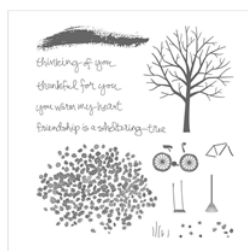

Supply List

Jenni Weighall
973-896-0901

stampinjenni@yahoo.com
<http://stampinjenni.stampinup.net>

[Sheltering Tree
Photopolymer
Stamp Set -
137163](#)

Price: \$25.00

[Whisper White 8-
1/2" X 11"
Cardstock -
100730](#)