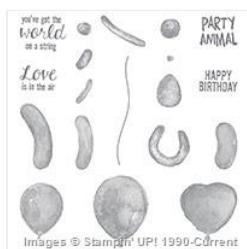

Supply List

Yolonda Anthony

(773) 299-8102

crafty_scentiments@yahoo.com

<http://craftyscentiments.stampinup.net>

[Balloon Builders
Photopolymer
Stamp Set -
140645](#)

Price: $16.00