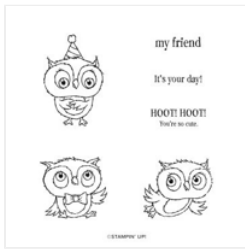

Supply List

Peggy Murwin

815-653-2216

peggymurwin@comcast.net

www.stampwithpeggy.com

[Adorable Owls Cling Stamp Set \(English\) - 160269](#)

Price: \$0.00

[Dandy Designs 12" X 12" \(30.5 X 30.5 Cm\) Designer Series Paper - 160836](#)

Price: \$30.00

[All That Dies - 159078](#)

Price: \$28.00

[Layering Circles Dies - 151770](#)

Price: \$35.00

[Stylish Shapes Dies - 159183](#)

Price: \$30.00

[Enamel Dot Essentials - 160751](#)