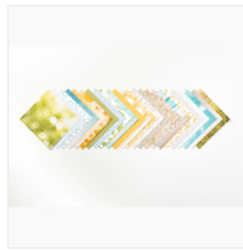

Supply List

Kim Quade
4026177955

kimgskards@gmail.com
www.kimplayswithpaper.com

[Snow Place
Photopolymer
Stamp Set -
139738](#)

Price: \$26.00

[Snow Friends
Framelits Dies -
139664](#)

Price: \$27.00

[Serene Scenery
Designer Series
Paper Stack -
141642](#)

Price: \$10.00

[Basic Black 8-1/2"
X 11" Cardstock -
121045](#)

Price: \$14.00

[Red Glimmer
Paper - 121790](#)

Price: \$5.00

[Whisper White 8-
1/2" X 11" Thick
Cardstock -
140272](#)

Price: \$8.25

[Candy Cane Lane
Baker's Twine -
141983](#)