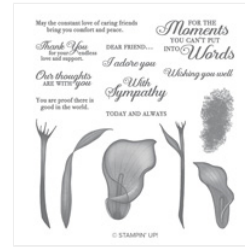

Lasting Lily Photopolymer Stamp Set - 149717

Price: $0.00