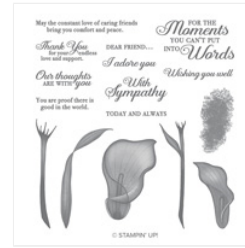

Lasting Lily
Photopolymer
Stamp Set -
149717

Price: $0.00