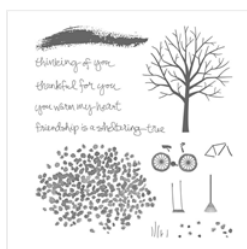

Supply List

Place Order

ianncraig@optusnet.com.au

[Sheltering Tree
Photopolymer
Stamp Set -
137163](#)

Price: \$43.00

[Embossing Buddy
- 103083](#)

Price: \$10.00

[Clear Stampin'
Emboss Powder -
109130](#)