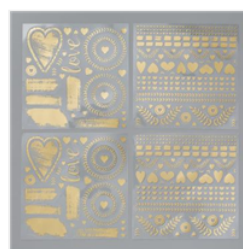

# Supply List

Emma Goddard  
07764 477436

[coastalcrafter@googlemail.com](mailto:coastalcrafter@googlemail.com)

[www.coastalcrafter.com](http://www.coastalcrafter.com)

[Southern Serenade Clear-Mount Stamp Set - 145921](#)

Price: £20.00

[Love Mini Tinsel Trim Combo Pack - 145588](#)

Price: £8.25

[Painted With Love Specialty Designer Series Paper - 145580](#)

Price: £11.50

[Painted Love Gold Vinyl Stickers - 145586](#)

Price: £6.25

[Vellum A4 Cardstock - 106584](#)

Price: £9.50

[Leaf Punch - 144667](#)

Price: £15.00

[2" \(5.1 Cm\) Circle Punch - 133782](#)

Price: £24.00

[2-1/4" \(5.7 Cm\) Circle Punch - 143720](#)

Price: £17.00