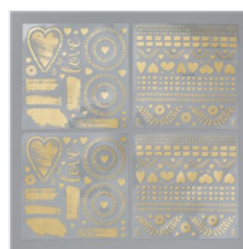

Supply List

Emma Goddard

07764 477436

coastalcrafter@googlemail.com

www.coastalcrafter.com

[Southern Serenade Clear-Mount Stamp Set - 145921](#)

Price: £20.00

[Love Mini Tinsel Trim Combo Pack - 145588](#)

Price: £8.25

[Painted With Love Specialty Designer Series Paper - 145580](#)

Price: £11.50

[Painted Love Gold Vinyl Stickers - 145586](#)

Price: £6.25

[Vellum A4 Cardstock - 106584](#)

Price: £9.50

[Leaf Punch - 144667](#)