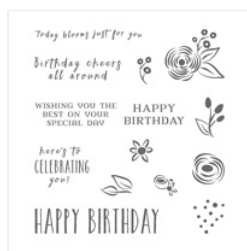

[Beautiful Bouquet
Photopolymer
Stamp Set \(En\) -
143666](#)

Price: £25.00

[Perennial Birthday
Cling Stamp Set
\(En\) - 151240](#)

Price: £20.00

[Detailed Trio
Punch - 146320](#)

Price: £19.00

[Grapefruit Grove
A4 Cardstock -
146995](#)