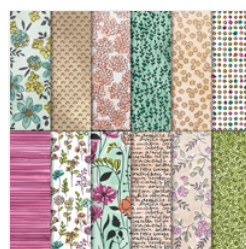

[Share What You
Love Specialty
Designer Series
Paper - 146926](#)

Price: $27.00