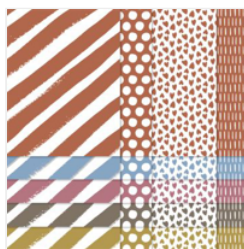

# Supply List

Patti Dolan

[patti@pspapercrafts.com](mailto:patti@pspapercrafts.com)

[www.pspapercrafts.com](http://www.pspapercrafts.com)

[Planted Paradise  
Photopolymer  
Stamp Set -  
162925](#)

Price: \$22.00

[Notes Of Nature  
Cling Stamp Set  
\(English\) - 162630](#)

Price: \$24.00

[2023-2025 In  
Color 6" X 6" \(15.2  
X 15.2 Cm\)  
Designer Series  
Paper - 161646](#)

Price: \$12.50

[Boho Blue 8-1/2" X  
11" Cardstock -  
161724](#)