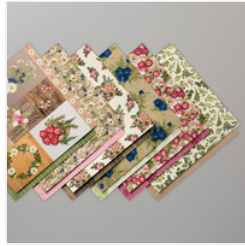

Supply List

Kim Quade
4026177955

kimgskards@gmail.com
www.kimplayswithpaper.com

Pressed Petals
Specialty Washi
Tape - 149585

Price: \$7.50

Pressed Petals
Specialty Designer
Series Paper -
149500

Price: \$14.50