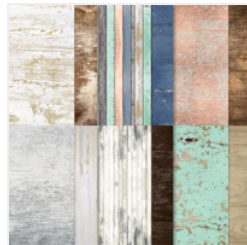

Price: \$20.00

[Loveliest Tree Dies - 163715](#)

Price: \$20.00

[Loveliest Tree Bundle \(English\) - 163716](#)

Price: \$36.00

[Crushed Curry 8-1/2" X 11" Cardstock - 131199](#)

Price: \$14.00

[Mossy Meadow 8-1/2" X 11" Cardstock - 133676](#)

Price: \$14.00

[Very Vanilla 8-1/2" X 11" Cardstock - 166784](#)

Price: \$14.00

[Country Woods 12" X 12" \(30.5 X 30.5 Cm\) Designer Series Paper - 163393](#)

Price: \$12.50

[Cherry Cobbler Classic Stampin' Pad - 147083](#)