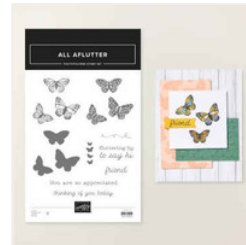

[All Aflutter Photopolymer Stamp Set (English) - 167564](#)

Price: $20.00