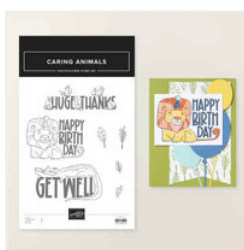

[Caring Animals Photopolymer Stamp Set (English) - 167804](#)

Price: $21.00