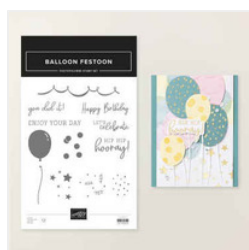

[Playful Packaging Dies - 167599](#)

Price: \$27.00

[Life In Bloom 12" X 12" \(30.5 X 30.5 Cm\) Two-Tone Cardstock - 167873](#)

Price: \$12.00

[Crisp Cantaloupe 8-1/2" X 11" Cardstock - 167693](#)

Price: \$14.00