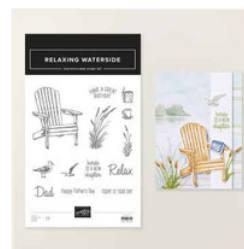

[Relaxing Waterside Photopolymer Stamp Set (English) - 167922](#)

Price: $20.00