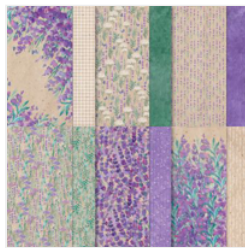

Simple One Sheet Wonder Supply List

Nancy Thompson
stampinnancyink@gmail.com
createwithnancy.com

[Layering Leaves
Photopolymer
Stamp Set
\(English\) - 161277](#)

Price: \$24.00

[Perennial
Lavender 12" X
12" \(30.5 X 30.5
Cm\) Designer
Series Paper -
162593](#)

Price: \$12.50

[Heartfelt Hexagon
Punch - 162888](#)

Price: \$25.00

[Distressed Tile 3D
Embossing Folder
- 162189](#)

Price: \$10.00

[Basics 3D
Embossing Folders
- 161598](#)

Price: \$30.00

[Highland Heather
8-1/2" X 11"
Cardstock -
146986](#)

Price: \$14.00

[Starry Sky 8-1/2" X
11" Cardstock -
159263](#)

Price: \$10.00

[Fresh Freesia 8-
1/2" X 11"
Cardstock -
155613](#)

Price: \$14.00

[Basic White 8-1/2"
X 11" Cardstock -
159276](#)

Price: \$13.00