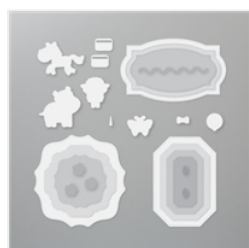

Price: \$7.50

[Soft Succulent Classic Stampin' Pad - 155778](#)

Price: \$8.00

[Polished Pink 8-1/2" X 11" Cardstock - 155710](#)

Price: \$9.25

[Basic White 8-1/2" X 11" Cardstock - 159276](#)

Price: \$13.00

[Soft Succulent 8-1/2" X 11" Cardstock - 155776](#)

Price: \$9.25

[Genial Gems - 155500](#)

Price: \$8.00

[Hippo & Friends Dies - 153585](#)

Price: \$36.00