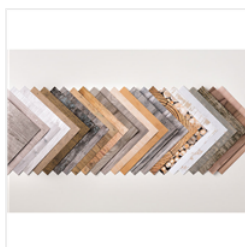

Price: \$11.00

[Real Red Classic Stampin' Pad - 147084](#)

Price: \$11.00

[Real Red 8-1/2" X 11" Cardstock - 102482](#)

Price: \$14.00

[Crumb Cake 8-1/2" X 11" Cardstock - 120953](#)

Price: \$14.00

[Whisper White 8-1/2" X 11" Cardstock - 100730](#)

Price: \$9.75

[Wood Textures Designer Series Paper Stack - 144177](#)

Price: \$11.00

[White Velveteen Sheets - 149619](#)

Price: \$5.00

[Galvanized Metallic Paper - 147805](#)

Price: \$5.00

[Real Red 3/8" \(1 Cm\) Mixed Satin Ribbon - 147894](#)