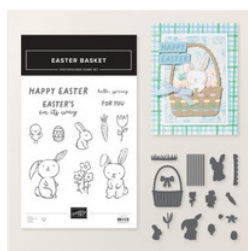

# Supply List

Peggy Noe

[peggy@prettypapercards.com](mailto:peggy@prettypapercards.com)

<http://prettypapercards.com>

[Easter Basket Bundle \(English\) - 166947](#)

Price: \$49.50

[Basic White 8-1/2" X 11" Cardstock - 166780](#)

Price: \$14.00

[Strawberry Slush 8-1/2" X 11" Cardstock - 165625](#)

Price: \$14.00

[Pretty In Pink 8-1/2" X 11" Cardstock - 163793](#)

Price: \$14.00

[Granny Apple Green 8-1/2" X 11" Cardstock - 146990](#)