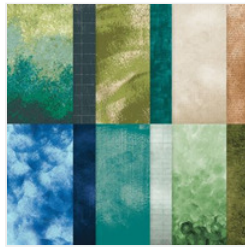

Supply List

Michelle Loncar
stamp lady@kc.rr.com
MichelleLoncar.stampinup.net

[Notes Of Spring
Photopolymer
Stamp Set
\(English\) - 167979](#)

Price: \$5.00

[Nature Walk 12" X
12" \(30.5 X 30.5
Cm\) Designer
Series Paper -
166912](#)

Price: \$12.50

[Pretty Peacock 8-
1/2" X 11"
Cardstock -
150880](#)

Price: \$14.00

[Basic White 8-1/2"
X 11" Cardstock -
166780](#)

Price: \$14.00

[Pretty Peacock
Classic Stampin'
Pad - 150083](#)

Price: \$11.00