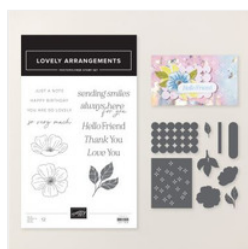

Supply List

Peggy Noe

peggy@prettypapercards.com

<http://prettypapercards.com>

[Lovely Arrangements Bundle \(English\) - 167176](#)

Price: \$48.50

[Basic White 8-1/2" X 11" Cardstock - 166780](#)

Price: \$14.00

[Lemon Lolly 12" X 12" \(30.5 X 30.5 Cm\) Two-Tone Cardstock - 166659](#)

Price: \$10.00

[Fresh Freesia 12" X 12" \(30.5 X 30.5 Cm\) Two-Tone Cardstock - 166666](#)

Price: \$10.00

[Strawberry Slush 12" X 12" \(30.5 X 30.5 Cm\) Two-Tone Cardstock - 166705](#)