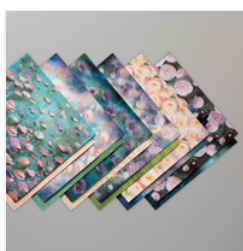

Supply List

Tricia Chuba
pchuba@hotmail.com
<https://butterdishdesigns.com/>

[Butterfly Gala
Photopolymer
Bundle - 150599](#)

Price: \$35.00

[Floral Essence
Bundle - 151055](#)

Price: \$31.50

[Perennial Essence
Designer Series
Paper - 149100](#)

Price: \$11.50

[Perennial Essence
Floral Centers -
149442](#)

Price: \$6.00

[Perennial Essence
Suite Bundle -
152166](#)

Price: \$68.00

[Blackberry Bliss 8-
1/2" X 11"
Cardstock -
133675](#)

Price: \$14.00

[Blueberry Bushel
8-1/2" X 11"
Cardstock -
146968](#)