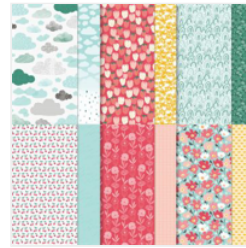

Supply List

Place Order

kthomas309@zoominternet.net

[Inspirational Sketches Cling Stamp Set \(English\) - 162684](#)

Price: \$25.00

[Softly Stippled 12" X 12" \(30.5 X 30.5 Cm\) Designer Series Paper - 162975](#)

Price: \$0.00

[Flight & Airy 12" X 12" \(30.5 X 30.5 Cm\) Designer Series Paper - 162977](#)

Price: \$0.00

[Sunny Days 12" X 12" \(30.5 X 30.5 Cm\) Designer Series Paper - 162974](#)

Price: \$0.00

[Opaque Faceted Gems - 162979](#)

Price: \$8.00

[Pebbled Path 8-1/2" X 11" Cardstock - 161722](#)

Price: \$11.50

[Merriest Trees Dies - 162047](#)

Price: \$37.00

[Stylish Shapes Dies - 159183](#)

Price: \$30.00

[Gold & Silver 1/8" \(3.2 Mm\) Trim Combo Pack - 161633](#)