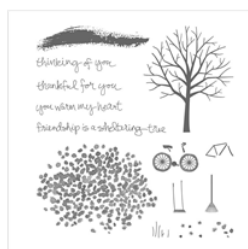

Supply List

Yvonne Neefjes

06-33793556

mail@stampinclubnederland.nl

www.stampinclubnederland.nl

[Sheltering Tree
Photopolymer
Stamp Set -
137163](#)

Price: € 30,00

[Sentimenten
Clear-Mount
Stamp Set \(Dutch\)
- 134966](#)