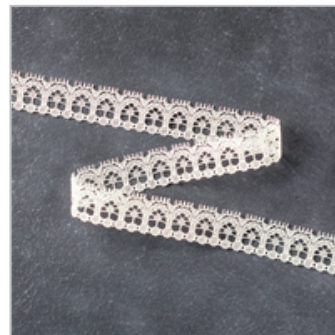

Silver Foil Sheets

132178  
\$7.00

Metallic Foil Doilies

138392  
\$7.00

Sweetheart Punch

133786  
\$28.00

Pearl Basic Jewels

119247  
\$8.75

Very Vanilla 1/2" (1.3  
Cm) Lace Trim

141672  
\$12.25

Stampin'  
Dimensionals

104430  
\$6.00