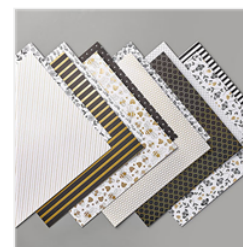

Supply List

Mary Bush

stampwithmarybush@yahoo.com
www.stampinthesand.stampinup.net

[Honey Bee Bundle](#)
- 153792

Price: \$41.25

[Stitched So Sweetly Dies](#) - 151690

Price: \$32.00

[Honey Bee Cling Stamp Set](#) - 151527

Price: \$20.00

[Detailed Bee Dies](#) - 151526

Price: \$26.00

[Golden Honey Specialty Designer Series Paper](#) - 152311

Price: \$0.00

[Gold Foil Sheets](#) - 132622

Price: \$5.00

[Gold 1/4" \(6.4 Mm\) Shimmer Ribbon](#) - 152156