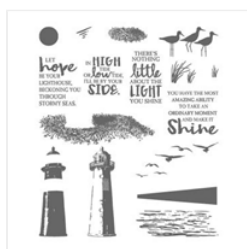

Supply List

Lisa Ann Bernard

(707) 513-7718

lisa@queenbcreations.net

<http://www.queenbcreations.net>

[High Tide
Photopolymer
Stamp Set (En) -
143006](#)

Price: $26.00