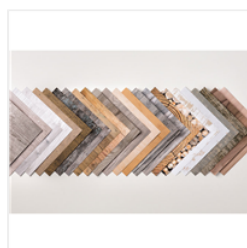

[Wood Textures
Designer Series
Paper Stack -
144177](#)

Price: $11.00