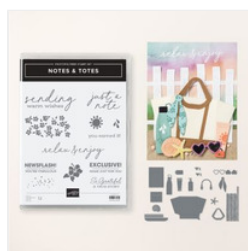

Supply List

Peggy Noe

peggy@prettypapercards.com

<http://prettypapercards.com>

[Notes & Totes
Bundle \(English\) -
165241](#)

Price: \$52.00

[Basic White 8-1/2"
X 11" Cardstock -
166780](#)

Price: \$14.00

[Flirty Flamingo 8-
1/2" X 11"
Cardstock -
141416](#)

Price: \$14.00

[Strawberry Slush
8-1/2" X 11"
Cardstock -
165625](#)

Price: \$14.00

[Floral Impressions
12" X 12" \(30.5 X
30.5 Cm\) Designer
Series Paper -
165603](#)