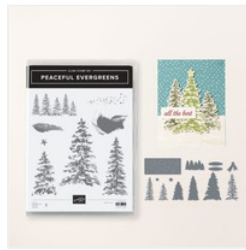

## Supply List

Rachel Brumley  
(479) 6443318

[rachel@stampwithrachel.com](mailto:rachel@stampwithrachel.com)  
<http://www.stampwithrachel.com>

[Peaceful Evergreens Cling Stamp Set - 164153](#)

Price: \$26.00

[Peaceful Evergreens Bundle - 164025](#)

Price: \$59.25

[Celebrating You Cling Stamp Set \(English\) - 158028](#)

Price: \$24.00

[Basic White 8-1/2" X 11" Cardstock - 159276](#)

Price: \$13.00

[Blueberry Bushel 8-1/2" X 11" Cardstock - 146968](#)

Price: \$14.00

[Glorious Gingham 6" X 6" \(15.2 X 15.2 Cm\) Designer Series Paper - 163170](#)

Price: \$10.50

[Basic White Medium Envelopes - 159236](#)

Price: \$15.00

[Blueberry Bushel Classic Stampin' Pad - 147138](#)