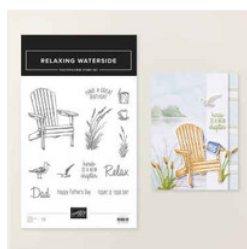

Supply List

RaeJean Communal

(303) 482-1444

rj@mystampinmemories.com

www.MyStampinMemories.com

[Waterside Retreat Suite Collection \(English\) - 167932](#)

Price: \$68.75

[Relaxing Waterside Photopolymer Stamp Set \(English\) - 167922](#)

Price: \$20.00

[Waterside Retreat 12" X 12" \(30.5 X 30.5 Cm\) Designer Series Paper - 167920](#)

Price: \$13.00

[Lovely Arrangements Dies - 167175](#)

Price: \$34.00

[Bordered In Beauty Dies - 167556](#)

Price: \$34.00