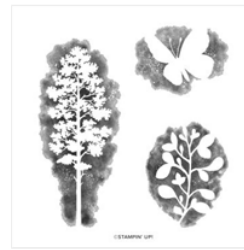

22.1.15 casually crafting

Supply List

Judith Patterson
judithpattersonx@gmail.com
www.judithpatterson.net

Eden's Garden
Cling Stamp Set
(English) - 157823

Price: \$23.00

Gilded Leafing -
154560

Price: \$9.00

Tear & Tape
Adhesive - 154031

Price: \$7.00

Amazing
Silhouettes Cling
Stamp Set -
157814

Price: \$22.00

Brushed Brass
Butterflies -
158136

Price: \$10.00