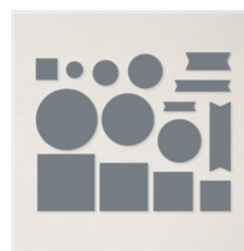

Stylish Shapes
Dies - 159183

Price: \$41.00

Stampin'
Dimensionals -
104430

Price: \$6.00

Multipurpose
Liquid Glue -
110755

Price: \$7.50