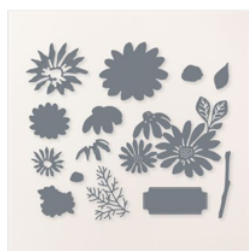

Cheerful Daisies
Dies - 161296

Price: $47.00