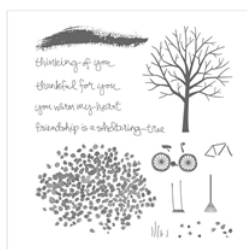

Supply List

Angel Shaver

316-377-0807

angelstamps@hotmail.com

angelstamps1.blogspot.com

[Sheltering Tree
Photopolymer
Stamp Set -
137163](#)

Price: \$25.00

[Gray Granite 8-
1/2" X 11"
Cardstock -
146983](#)