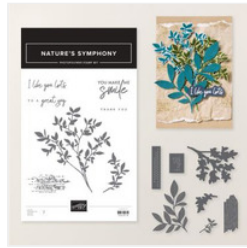

# Supply List

Kim Quade  
4026177955

[kimgskards@gmail.com](mailto:kimgskards@gmail.com)  
[www.kimplayswithpaper.com](http://www.kimplayswithpaper.com)

[Nature's Symphony Photopolymer Stamp Set \(English\) - 166919](#)  
Price: \$19.00

[Nature's Symphony Bundle \(English\) - 166926](#)  
Price: \$46.75

[Secret Sea 8-1/2" X 11" Cardstock - 165624](#)  
Price: \$14.00

[Basic White 8-1/2" X 11" Cardstock - 166780](#)  
Price: \$14.00

[Basic White 8-1/2" X 11" Thick Cardstock - 159229](#)  
Price: \$17.00