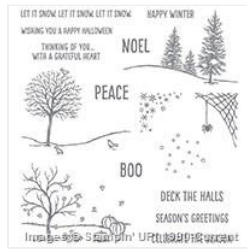

Supply List

Paula Dobson

027 7550358

paula@stampinantics.com

<http://www.stampinup.net/esuite/home/stampinantics>

**Christmas Cuties
Clear-Mount
Stamp Set -
139787**

Price: \$36.00

**Happy Scenes
Photopolymer
Stamp Set -
139821**