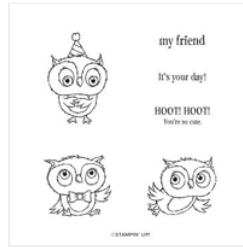

Sweetest Cherries  
Bundle (English) -  
158717

Price: \$33.25

Adorable Owls  
Cling Stamp Set  
(English) - 160269

Price: \$0.00

Dandy Designs 12"  
X 12" (30.5 X 30.5  
Cm) Designer  
Series Paper -  
160836