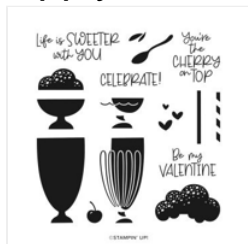

Share A Milkshake Z-Fold Card With Pop Out Supply List

Bonnie-Lynn Lenke
623-229-6400

Bonnie@Bonniestamps.com
www.bonniestamps.com

[Share A Milkshake
Photopolymer
Stamp Set
\(English\) - 160394](#)

Price: \$19.00

[Share A Milkshake
Dies - 160395](#)

Price: \$30.00

[Lemon Lolly 8-1/2"
X 11" Cardstock -
161720](#)

Price: \$14.00

[Basic White 8-1/2"
X 11" Cardstock -
159276](#)

Price: \$13.00

[Pecan Pie 8-1/2" X
11" Cardstock -
161717](#)